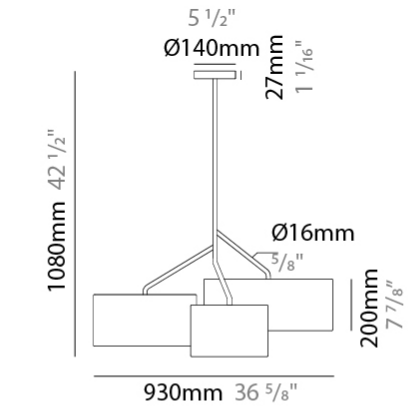

PROJECT	
TYPE	
SPECIFIER	
QUANTITY	
DATE	

SENIA SUSPENSION

D111093-

base number	Finish (Diamond)	Finish Options	Finish Options	Finish Options

1. To build a product code in our configurator select the specify button on the base model # product page
2. To build a manual product code on this datasheet choose from the options listed below in blue font and add the suffix to the base model #

GENERAL

Series: Senia
Brand: Ole
Division: Design
Mounting Type: Suspension
Mounting Location: Ceiling
Subcategory: Up/Down Light

PHYSICAL

Shape: Drum
Diameter (mm): 930
Diameter (in): 36 ⁵/₈
Height (mm): 1080
Height (in): 42 ¹/₂
Light Distribution: Direct / Indirect
Fixture Finish: BEI / BLK / BLU / COG / DGN / GRY / MRN / MOC / MUS / OLV / SIL / STN / TER / WHI
Holder Finish: WHI / MBK
Fixture Material: Fabric Cord / Metal
Upon Request: Mix lampshade colors. Other fabric cord colors available upon request (see downloadable finish chart)

ELECTRICAL

Number of Lamps: 3
Lamp Type: LED Retrofit
Lamp Shape: A19
Bulb Included: Bulb Not Included
Max. Wattage Per Lamp (W): 15
Lamp Base: E26
Input Voltage (V): 120
Upon Request: 277Vac / GU24

LED

OPTICAL

RATINGS AND CERTIFICATIONS

Certified By: Certified for North American Standards
IP rating: IP20