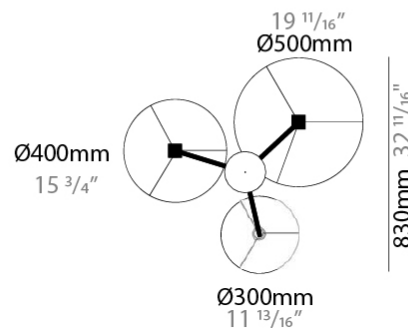

PROJECT	
TYPE	
SPECIFIER	
QUANTITY	
DATE	

SENIA SUSPENSION

D111093-

base number	Finish (Diamond)	Finish Options	Finish Options	Finish Options

1. To build a product code in our configurator select the specify button on the base model # product page
2. To build a manual product code on this datasheet choose from the options listed below in blue font and add the suffix to the base model #

GENERAL

Series: Senia
Brand: Ole
Division: Design
Mounting Type: Suspension
Mounting Location: Ceiling
Subcategory: Up/Down Light

PHYSICAL

Shape: Drum
Diameter (mm): 930
Diameter (in): 36 ⁵/₈
Height (mm): 1080
Height (in): 42 ¹/₂
Light Distribution: Direct / Indirect
Fixture Finish: BEI / BLK / BLU / COG / DGN / GRY / MRN / MOC / MUS / OLV / SIL / STN / TER / WHI
Holder Finish: WHI / MBK
Fixture Material: Fabric Cord / Metal
Upon Request: Mix lampshade colors. Other fabric cord colors available upon request (see downloadable finish chart)

ELECTRICAL

Number of Lamps: 3
Lamp Type: LED Retrofit
Lamp Shape: A19
Bulb Included: Bulb Not Included
Max. Wattage Per Lamp (W): 15
Lamp Base: E26
Input Voltage (V): 120
Upon Request: 277Vac / GU24

LED

OPTICAL

RATINGS AND CERTIFICATIONS

Certified By: Certified for North American Standards
IP rating: IP20