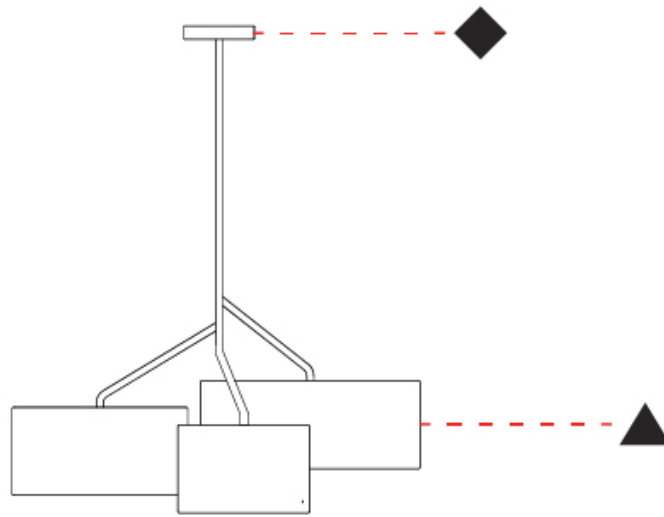

SENIA SUSPENSION

D111093-

PROJECT _____

TYPE _____

SPECIFIER _____

QUANTITY _____

DATE _____

D