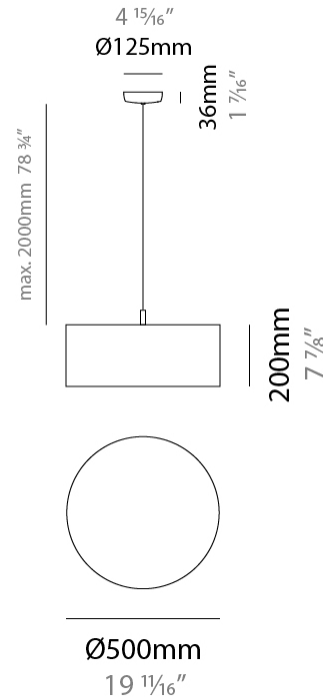

SENIA SUSPENSION

D111091- _____

base number   Finish Options   Finish Options

1. To build a product code in our configurator select the specify button on the base model # product page
2. To build a manual product code on this datasheet choose from the options listed below in blue font and add the suffix to the base model #

GENERAL

Series: Senia
Brand: Ole
Division: Design
Mounting Type: Suspension
Mounting Location: Ceiling
Subcategory: Up/Down Light

PHYSICAL

Shape: Drum
Diameter (mm): 500
Diameter (in): 19 11/16
Height (mm): 200
Height (in): 7 7/8
Max. Overall Height (mm): 2200
Max. Overall Height (in): 86 5/8
Light Distribution: Direct / Indirect
Fixture Finish: BEI / BLK / BLU / COG / DGN / GRY / MRN / MOC / MUS / OLV / SIL / STN / TER / WHI
Holder Finish: WHI / MBK
Fixture Material: Fabric Cord / Metal
Cable Details: 2000mm Cable
Upon Request: Other fabric cord colors available upon request (see downloadable finish chart)

ELECTRICAL

Number of Lamps: 1
Lamp Type: LED Retrofit
Lamp Shape: A19
Bulb Included: Bulb Not Included
Max. Wattage Per Lamp (W): 15
Lamp Base: E26
Input Voltage (V): 120
Upon Request: 277Vac / GU24

LED

OPTICAL

RATINGS AND CERTIFICATIONS

Certified By: Certified for North American Standards
IP rating: IP20

PROJECT	_____
TYPE	_____
SPECIFIER	_____
QUANTITY	_____
DATE	_____